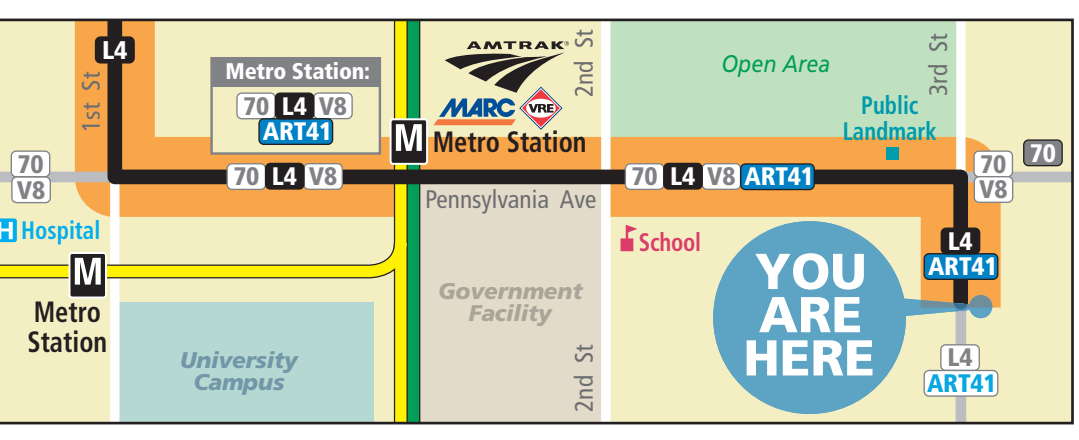

Map Legend

For information call 202-637-7000 (TTY 202-638-3780) or go to www.MetroOpensDoors.com
Metro is accessible

Para más información llame 202-637-7000 (TDD 202-638-3780) o visite www.MetroOpensDoors.com
Metro es accesible

*정보 또는 언어 지원 관련 문의는 202-637-7000(TTY 202-638-3780) 으로 전화하십시오.
스페인어 문의는 1 을 누르시고, 기타 언어 관련 문의는 08 을 누른 후 5 를 누르십시오. 또는 www.MetroOpensDoors.com 을 방문하십시오. 메트로는 접속 가능합니다!