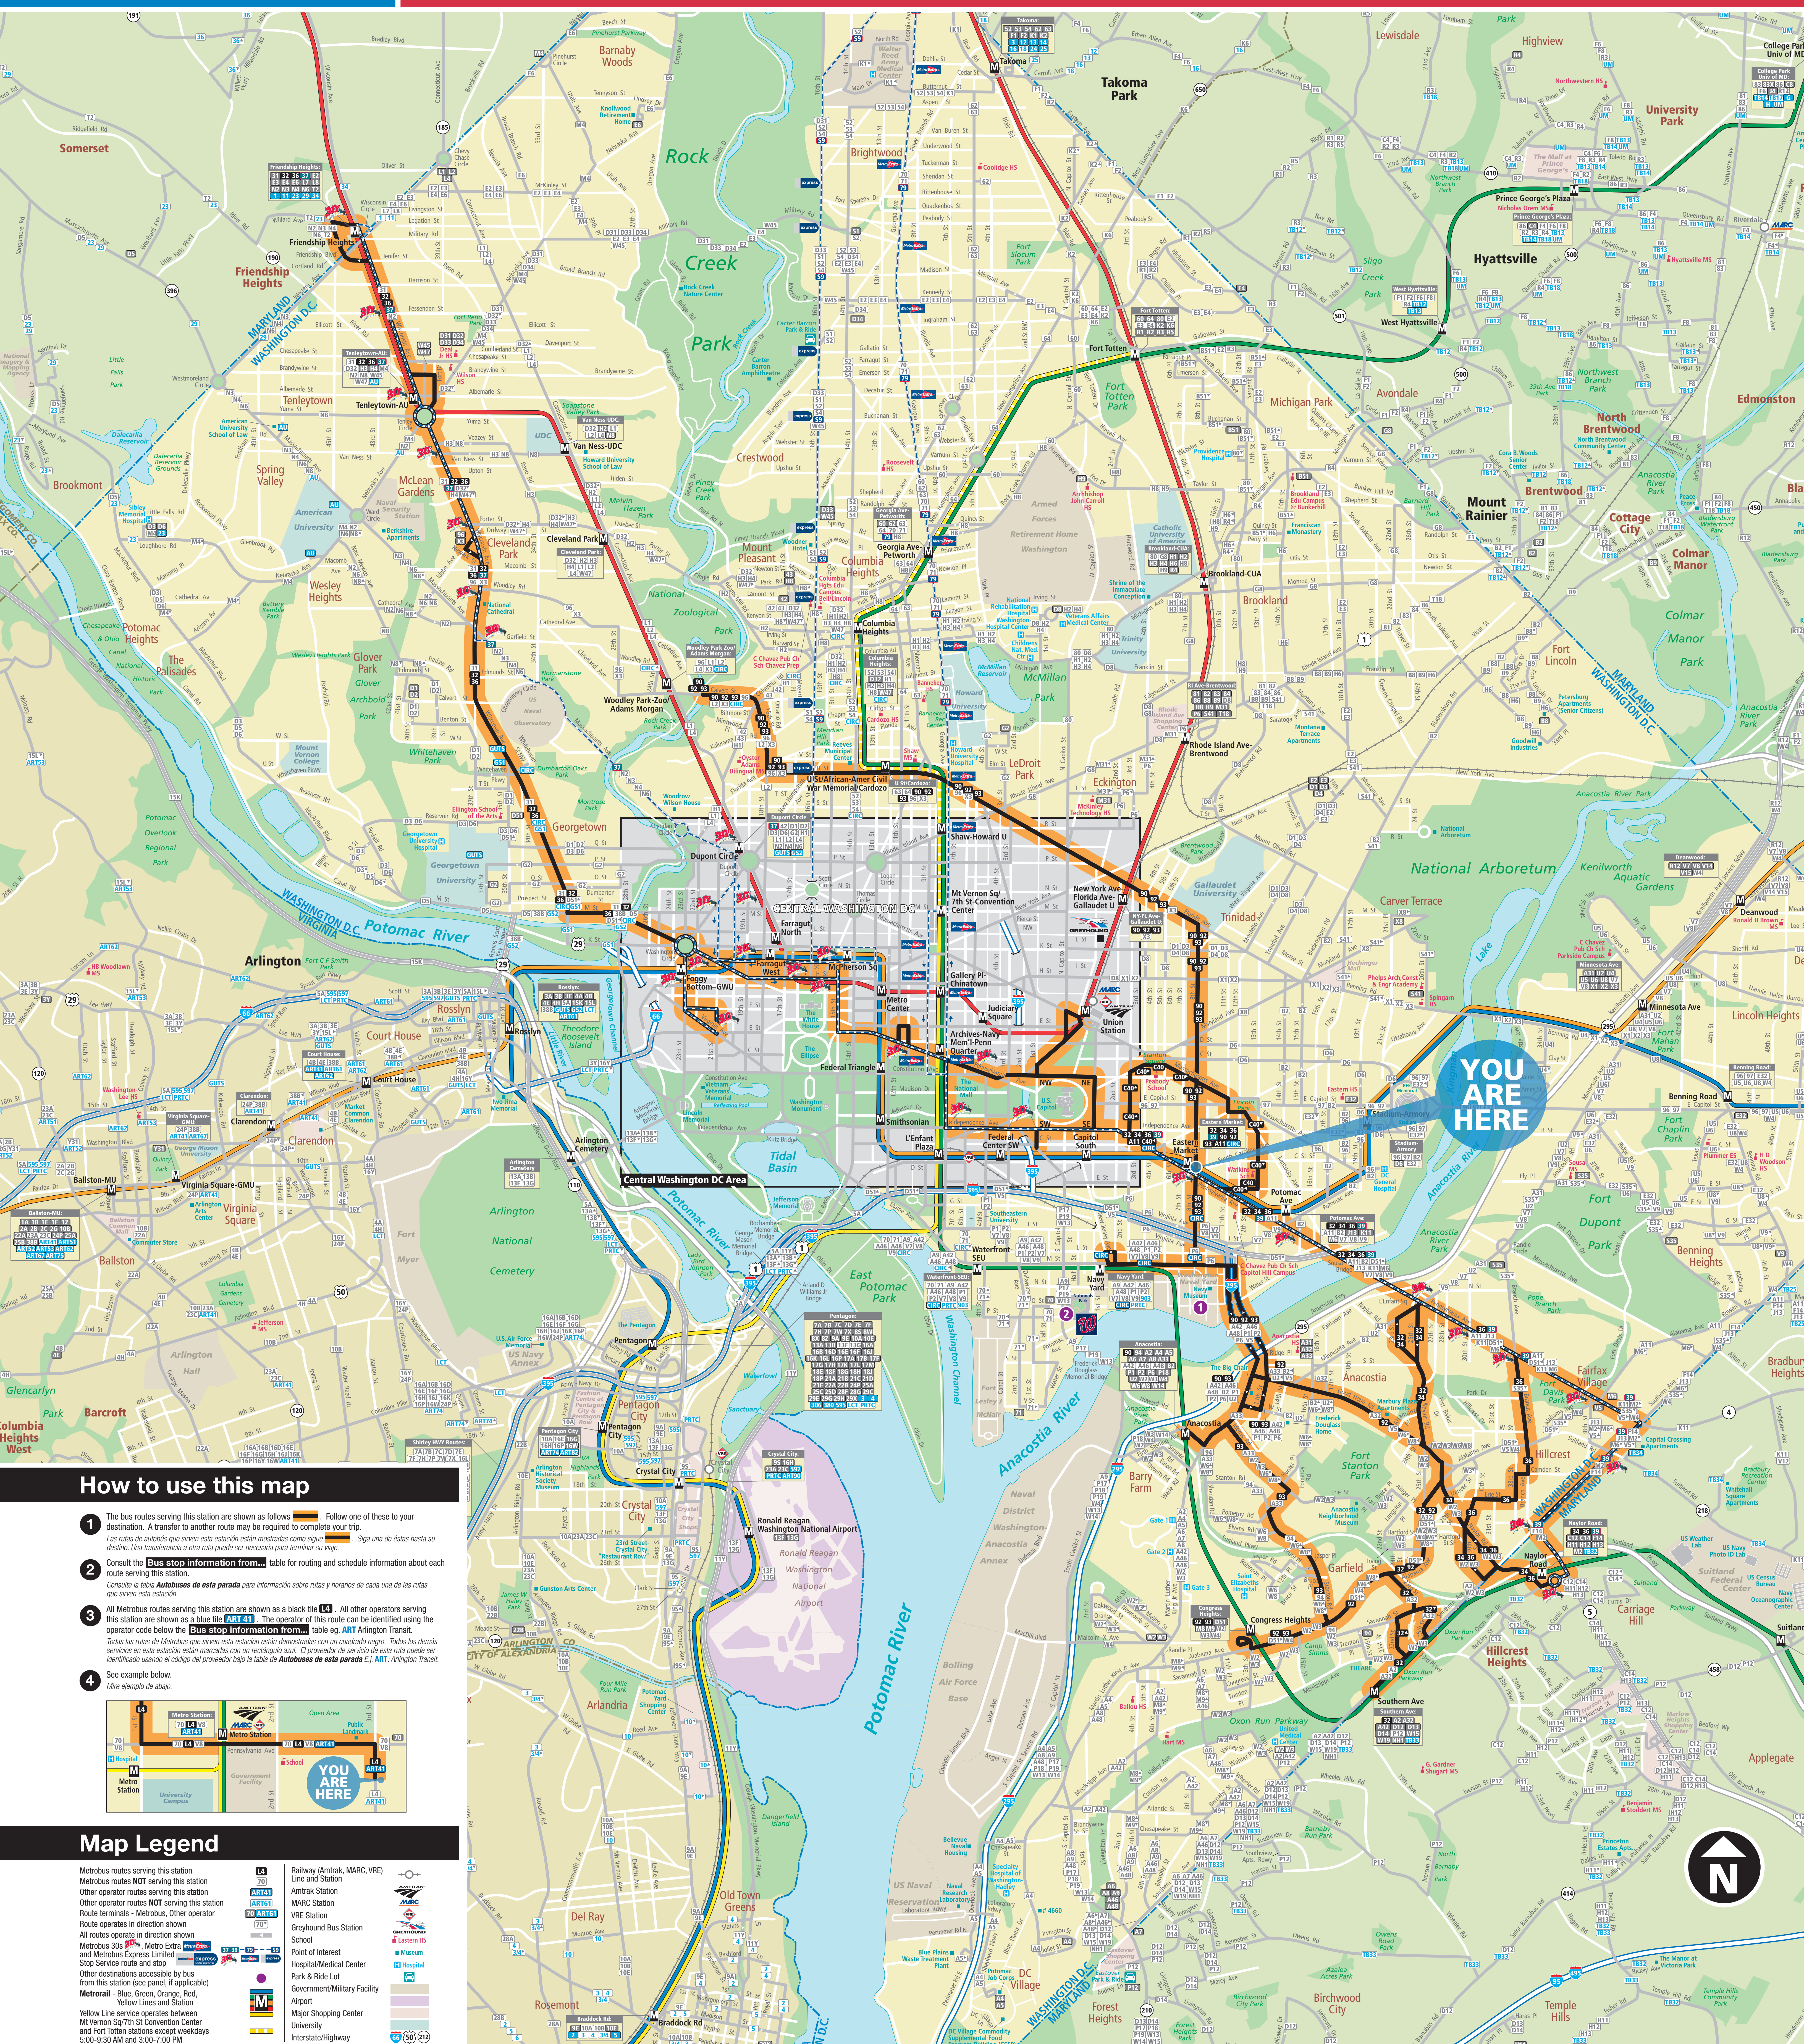

Bus Information From Eastern Market Station

How to use this map

Map Legend

For information call 202-637-7000 (TTY 202-638-3780) or go to www.MetroOpensDoors.com
Metro is accessible

Para más información llame 202-637-7000 (TDD 202-638-3780) o visite www.MetroOpensDoors.com
Metro es accesible

*정보 또는 언어 지원 관련 문의는 202-637-7000(TTY 202-638-3780) 으로 전화하십시오.
스페인어 문의는 1 을 누르시고, 기타 언어 관련 문의는 08 을 누른 후 5 를 누르십시오. 또는 www.MetroOpensDoors.com 을 방문하십시오. 메트로는 접속 가능합니다!