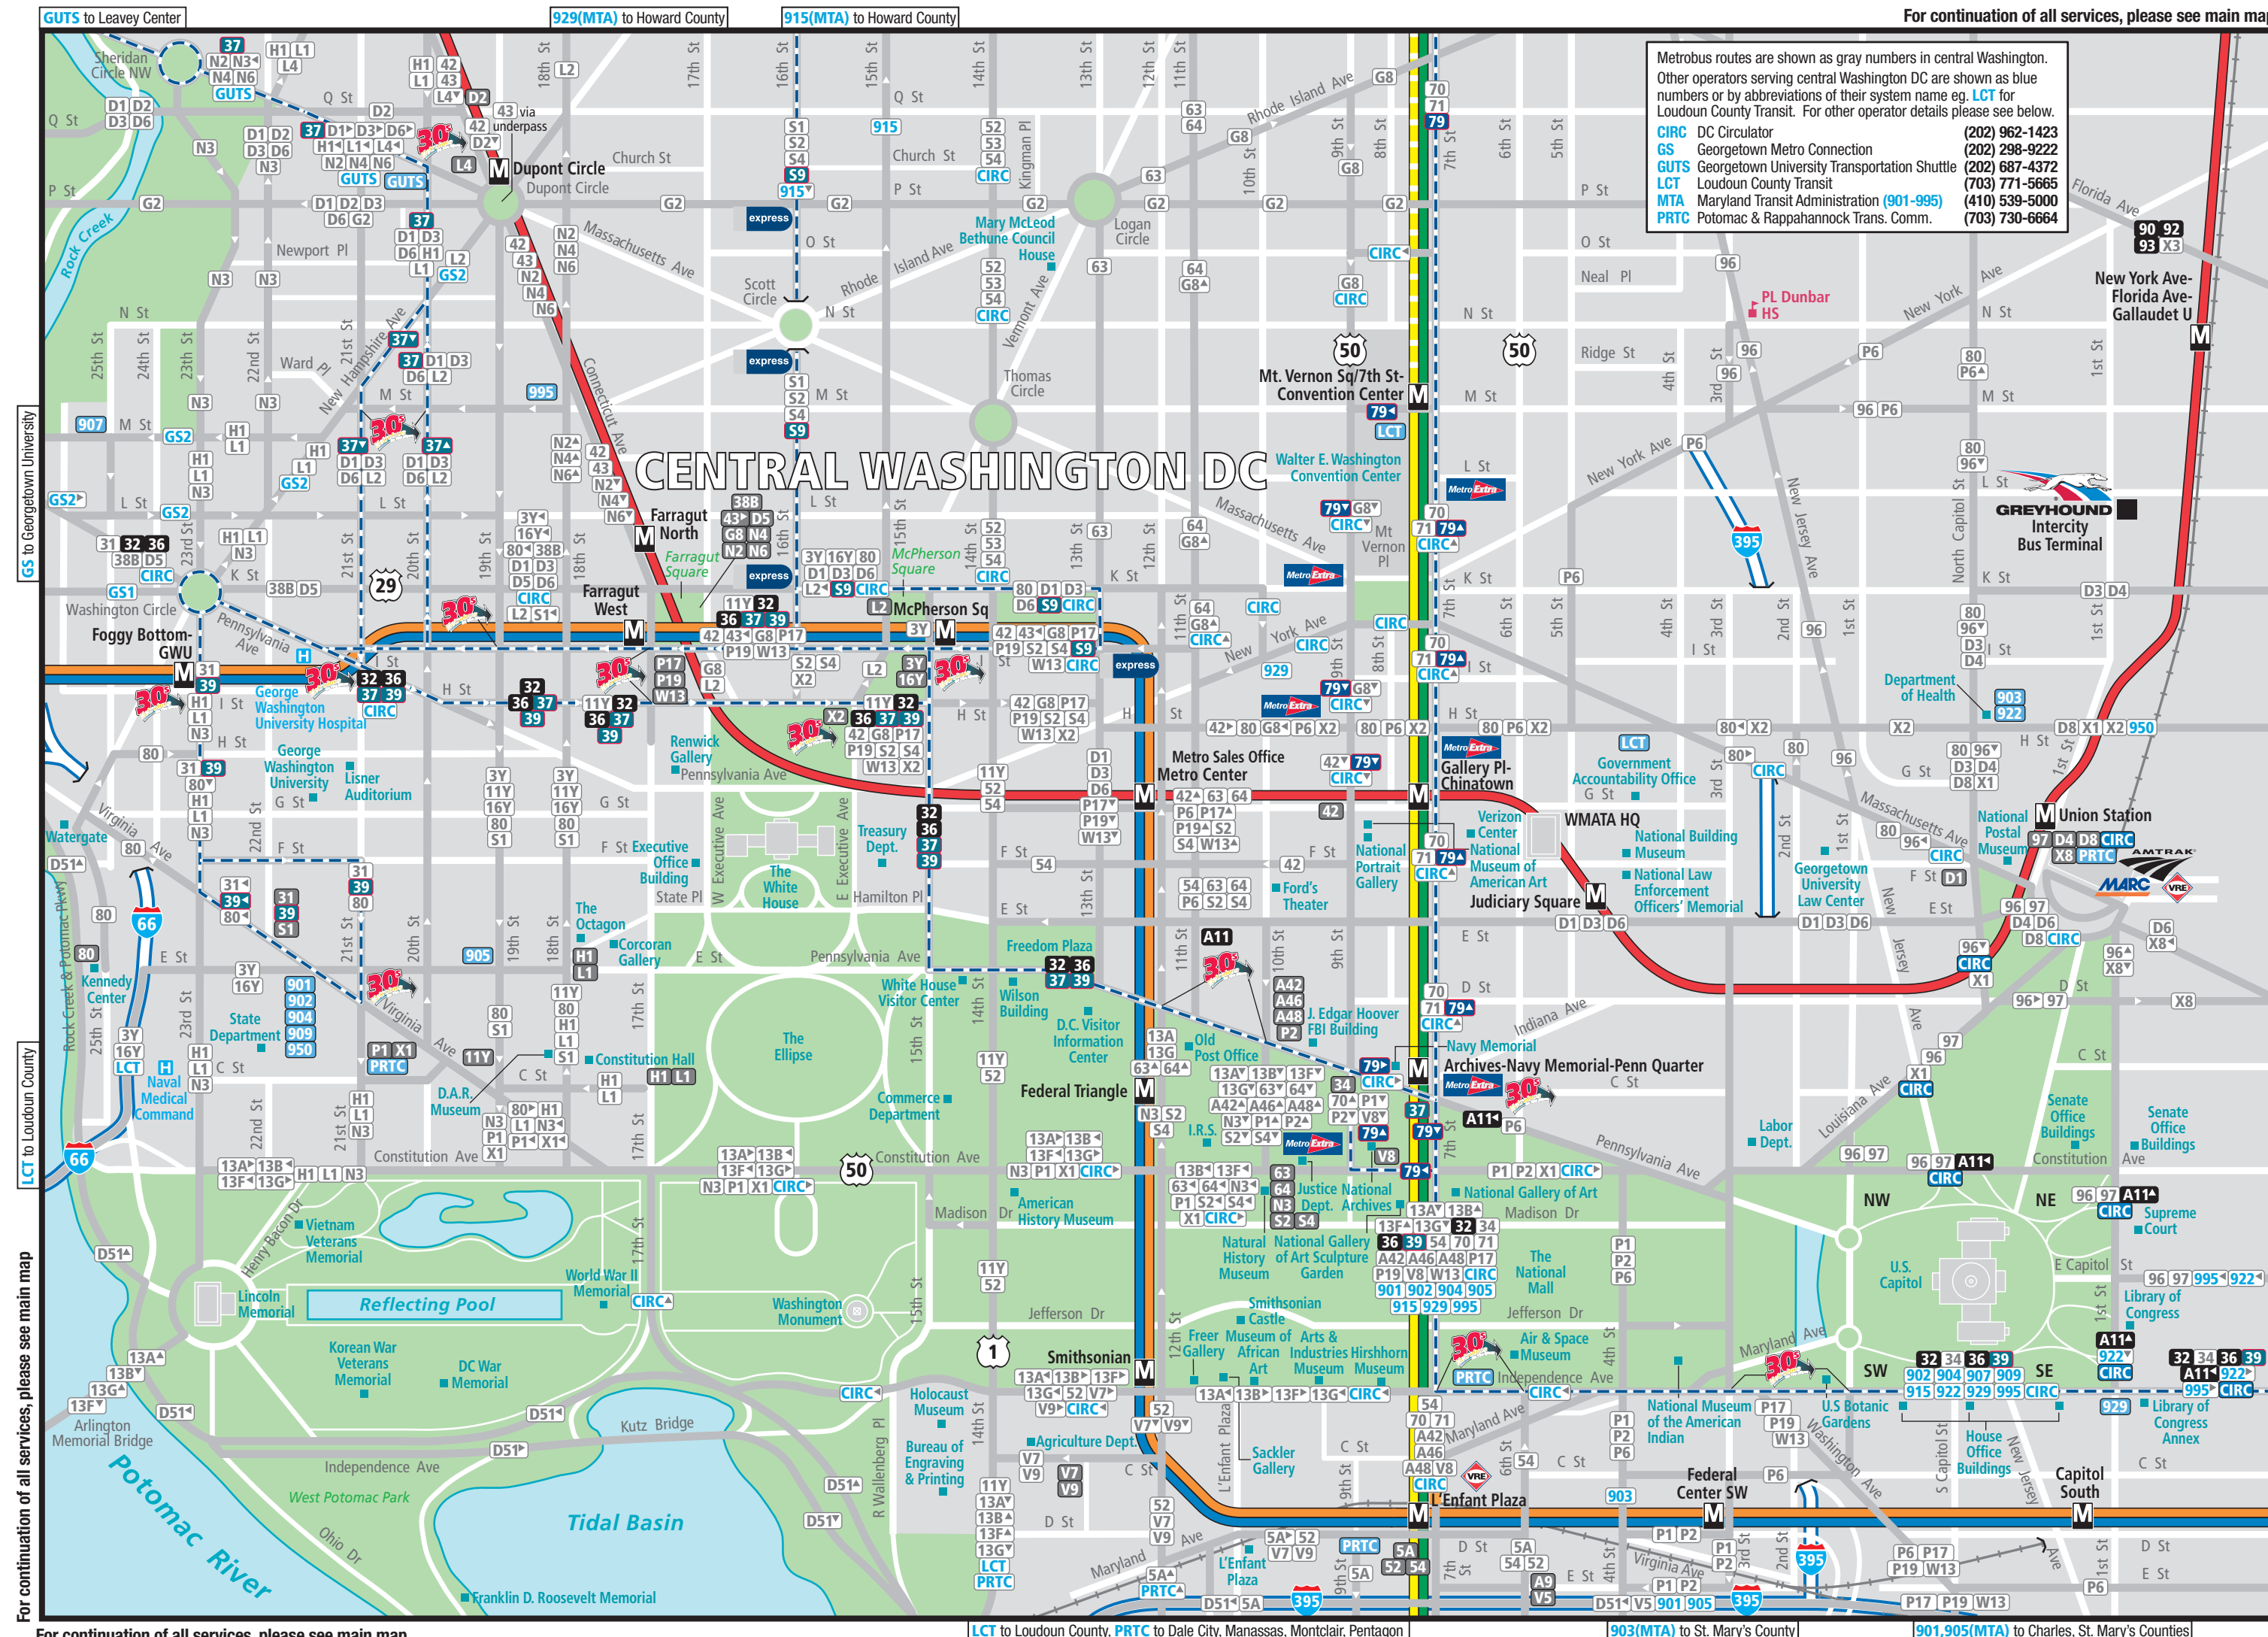

Where to board your bus from Eastern Market Station

- You Are Here
- Bus Stop
- Elevator
- Escalator, showing your direction as you step off the escalator
- Metrorail Station and Lines
- Place of Interest (see Other destinations accessible by bus below)

Bus stop information from Eastern Market Station

All frequencies in this table are shown in minutes; check schedules for full details.

Take Route	DESTINATION	Serving	Bus Stop	Operator Code	Monday to Friday		Saturday	Sunday	Fri/Sat	
					AM Rush	Midday	PM Rush	Day	Day	Late Night
32/36	FRIENDSHIP HEIGHTS	Pennsylvania Ave, Wisconsin Ave	A F	Metro	8-15	15	15	15	25-36	
32	SOUTHERN AVENUE	Pennsylvania Ave, 25th St, Alabama Ave, 23rd St	B	Metro	15-30	30	10-20	30	30-60	
34	ARCHIVES	Pennsylvania Ave, 7th St	A F	Metro	20	30	15	30	60	
34	NAYLOR ROAD	Pennsylvania Ave, Naylor Rd	B	Metro	20	30	15	30	60	
36	NAYLOR ROAD	Pennsylvania Ave, Branch Ave, Erie St, Hillcrest	B	Metro	30	30	15-30	30	30-60	
39	NAYLOR ROAD	Pennsylvania Ave, Southern Ave LIMITED STOP	B	Metro	--	--	15	--	--	
39	POTOMAC PARK/ STATE DEPT	Pennsylvania Ave, 23rd St LIMITED STOP	A F	Metro	15	--	--	--	--	
90	DUKE ELLINGTON BRIDGE	8th St, Florida Ave, U St, 18th St	C	Metro	8-15	16	8-15	24	30	
90	ANACOSTIA	8th St, MLK Jr. Ave	D E	Metro	8-15	16	8-15	24	30	
92	DUKE ELLINGTON BRIDGE	8th St, Florida Ave, U St, 18th St	C	Metro	8-15	16	10-14	24	30	
92	CONGRESS HEIGHTS	Good Hope Rd, Alabama Ave	D E	Metro	8-15	16	8-15	24	30	
93	DUKE ELLINGTON BRIDGE	8th St, Florida Ave, U St, 18th St	C	Metro	1 trip	--	--	--	4 trips	
93	CONGRESS HEIGHTS	Morris Rd, Stanton Rd, Alabama Ave	D E	Metro	1 trip	--	--	--	30-45	
A11	FEDERAL TRIANGLE	Pennsylvania Ave	F	Metro	--	--	1 trip	--	--	
C40	PEABODY ELEMENTARY SCHOOL	Watkins Elementary School, school days only	A F	Metro	1 trip	--	1 trip	--	--	
CIRC	NAVY YARD	8th St, M St	B	CIRC	10	10	10^	10^	10^	
CIRC	UNION STATION	1st St, Capitol Hill	F	CIRC	10	10	10^	10^	10^	

NOTES: * Service runs before rail service begins
^ Service extended until midnight on National's game days

Service runs less often in the early morning and late evening

Bus operator codes in Washington DC, Maryland and Virginia

Metro	Metrobus	CJC	Connect-a-Ride, Prince George's County	KST	King Street Trolley
Metro Extra	City of Fairfax	CUE	City of Fairfax	LCT	Loudoun County Transit
Metrobus 30s	DASH, Alexandria Transit Company	DASH	DASH, Alexandria Transit Company	MTA	Maryland Transit Administration
Metrobus Express Limited Stop Service	Fairfax Connector, Fairfax County	FC	Fairfax Connector, Fairfax County	PRTC	Potomac & Rappahannock Transportation Commission
ART Arlington Transit	Friendship Heights Village Bus	FH	Friendship Heights Village Bus	RO	Ride On, Montgomery County
AU American University, Washington DC	Georgetown Metro Connection	GS	Georgetown Metro Connection	TB	The Bus, Prince George's County
CIRC DC Circulator	Georgetown University Transportation Shuttle	GUTS	Georgetown University Transportation Shuttle	UM	University of Maryland

Other destinations accessible by bus

SmarTrip®